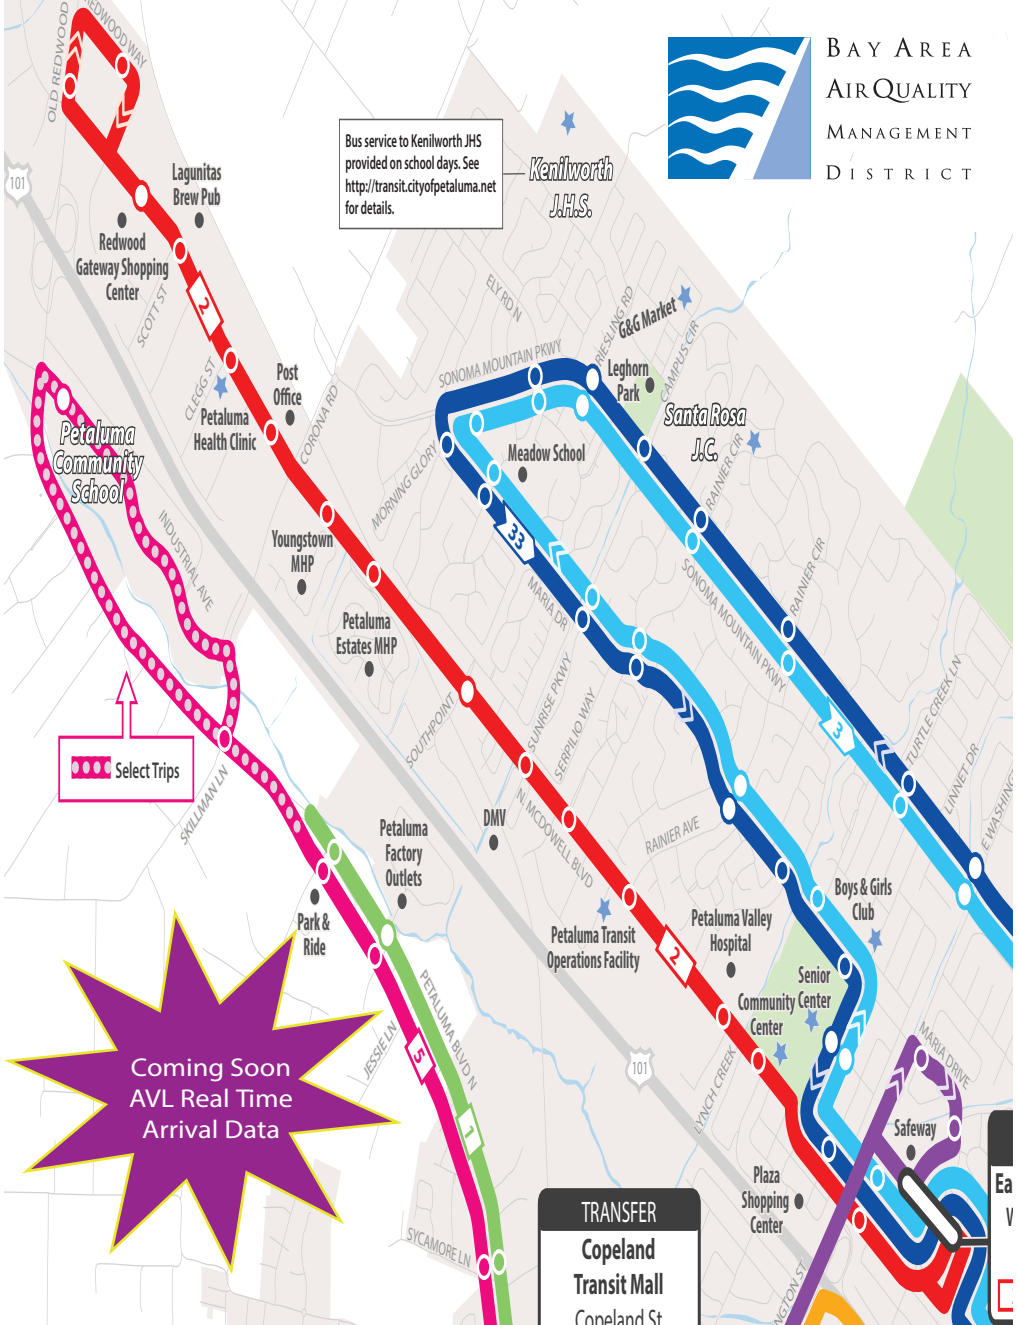

Petaluma Transit

Bus service to Kenilworth JHS provided on school days. See <http://transit.cityofpetaluma.net> for details.

Route 2

Route 2 N McDowell (to Rte 11) Weekdays

Eastside Transit Center	N McDowell NB @ Southpoint	Old Redwood Hwy @ N McDowell	N McDowell SB @ Southpoint	N McDowell SB @ Pet. Plaza	Eastside Transit Center
6:15	6:19	6:23	6:27	6:30	6:37
6:45	6:49	6:53	6:57	7:00	7:07
7:15	7:19	7:23	7:27	7:30	7:37
7:45	7:49	7:53	7:57	8:00	8:07
8:15	8:19	8:23	8:27	8:30	8:37
8:45	8:49	8:53	8:57	9:00	9:07
9:15	9:19	9:23	9:27	9:30	9:37
9:45	9:49	9:53	9:57	10:00	10:07
10:15	10:19	10:23	10:27	10:30	10:37
10:45	10:49	10:53	10:57	11:00	11:07
11:15	11:19	11:23	11:27	11:30	11:37
11:45	11:49	11:53	11:57	12:00	12:07
12:15	12:19	12:23	12:27	12:30	12:37
12:45	12:49	12:53	12:57	1:00	1:07
1:15	1:19	1:23	1:27	1:30	1:37
1:45	1:49	1:53	1:57	2:00	2:07
2:15	2:19	2:23	2:27	2:30	2:37
2:45	2:49	2:53	2:57	3:00	3:07
3:15	3:19	3:23	3:27	3:30	3:37
3:45	3:49	3:53	3:57	4:00	4:07
4:15	4:19	4:23	4:27	4:30	4:37
4:45	4:49	4:53	4:57	5:00	5:07
5:15	5:19	5:23	5:27	5:30	5:37
5:45	5:49	5:53	5:57	6:00	6:07
6:15	6:19	6:23	6:27	6:30	6:37
7:15	7:19	7:23	7:27	7:30	7:37
8:15	8:19	8:23	8:27	8:30	8:37
9:15	9:19	9:23	9:27	9:30	9:37

Route 2 WeekENDS

Eastside Transit Center	N McDowell NB @ Southpoint	Old Redwood Hwy @ N McDowell	N McDowell SB @ Southpoint	N McDowell SB @ Petaluma Plaza	Eastside Transit Center
7:45	7:49	7:53	7:57	8:00	8:07
8:45	8:49	8:53	8:57	9:00	9:07
9:45	9:49	9:53	9:57	10:00	10:07
10:45	10:49	10:53	10:57	11:00	11:07
11:45	11:49	11:53	11:57	12:00	12:07
12:45	12:49	12:53	12:57	1:00	1:07
1:45	1:49	1:53	1:57	2:00	2:07
2:45	2:49	2:53	2:57	3:00	3:07
3:45	3:49	3:53	3:57	4:00	4:07
4:45	4:49	4:53	4:57	5:00	5:07
5:45	5:49	5:53	5:57	6:00	6:07
6:45	6:49	6:53	6:57	7:00	7:07
7:45	7:49	7:53	7:57	8:00	8:07
8:45	8:49	8:53	8:57	9:00	9:07
9:45	9:49	9:53	9:57	10:00	10:07